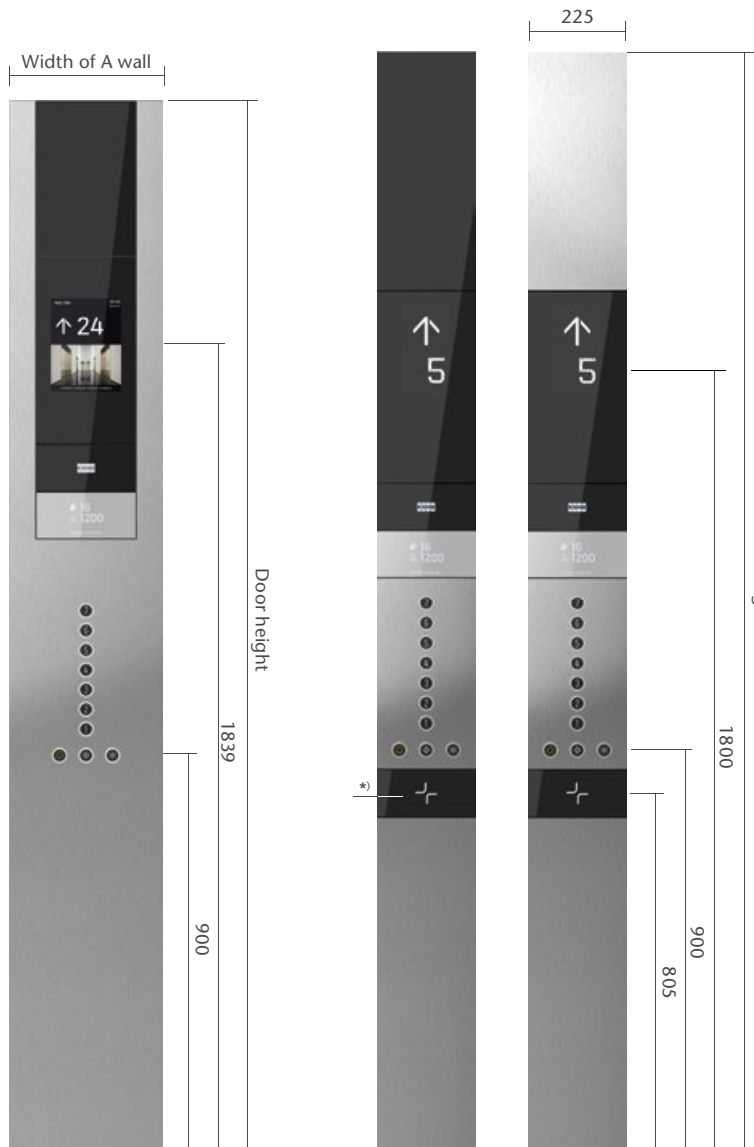

An upward-pointing arrow and the number "5" are displayed on a grey panel, indicating the selected floor.The KONE logo is centered on a grey panel below the floor indicator.The text "16" and "1200" is displayed on a grey panel, with a small icon to the left of the numbers. Below the numbers, the phone number "10 21967-9726-3442" is visible.

KONE SIGNALIZATION

KDS330

CAR OPERATING PANEL (COP)

Swing COP

Full height COP
Glass top panel

Full height COP
Steel top panel

FACEPLATE FINISHING OPTIONS

Copper satin stainless steel

Silver mirror polished stainless steel**

Dark gray brushed stainless steel

Silver brushed stainless steel**

- *) ■ ACS reader panel is optional
- Key switches also available
- ***) ■ Faceplate options available for Swing COP

COP DISPLAYS

5.7 inch STN LCD

9 inch STN LCD

Dot matrix,
White, red

LCD display for Swing
COP only

LANGUAGE

- English
- Simplified Chinese
- Traditional Chinese

FACEPLATE MOUNTING