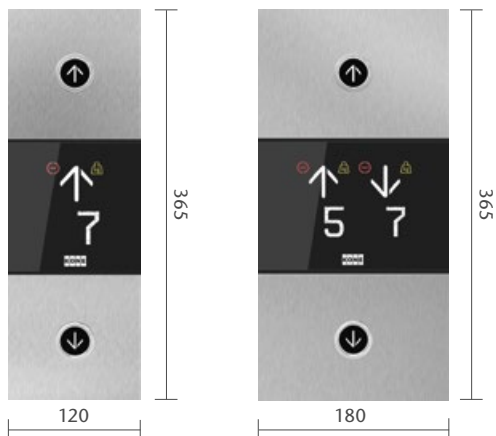

LANDING DEVICES

LANDING CALL STATION (LCS)

Flush mounted

Surface mounted
Thickness 21 mm

LOCK MODULE

Surface mounted
Thickness 21 mm

FACEPLATE MATERIALS

- Silver brushed stainless steel
- Silver mirror polished stainless steel
- Copper satin stainless steel
- Dark gray brushed stainless steel

LANDING CALL STATION WITH INDICATOR (LCI)

Flush mounted

Surface mounted
Thickness 21 mm

HALL INDICATOR (HI)
FLUSH MOUNTED

Surface mounted
Thickness 33 mm

HALL LANTERN (HL)
FLUSH MOUNTED

Surface mounted
Thickness 29 mm