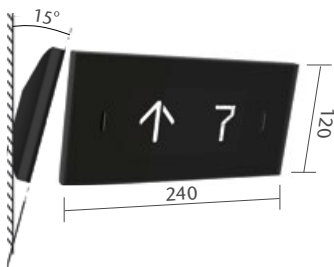

LANDING CALL STATION WITH INDICATOR (LCI)

Flush mounted

Surface mounted
Thickness 21 mm

HALL INDICATOR (HI)
FLUSH MOUNTED

Surface mounted
Thickness 33 mm

HALL LANTERN (HL)
FLUSH MOUNTED

Surface mounted
Thickness 29 mm