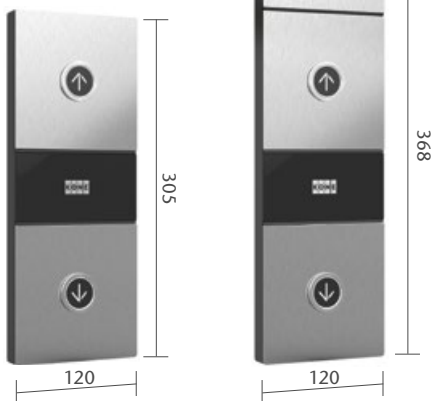

LANDING DEVICES

LANDING CALL STATION (LCS)

Flush mounted

Surface mounted
Thickness 21 mm

LOCK MODULE

Surface mounted
Thickness 21 mm

FACEPLATE MATERIALS

- Silver brushed stainless steel
- Silver mirror polished stainless steel
- Copper satin stainless steel
- Dark gray brushed stainless steel