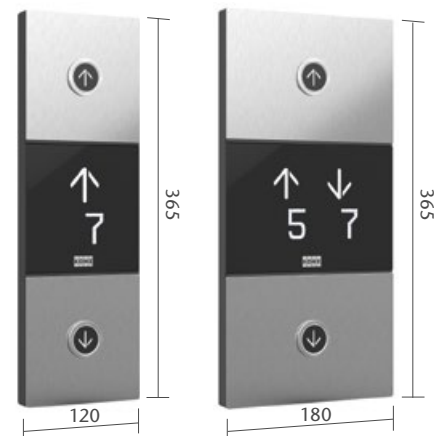

LANDING DEVICES

LANDING CALL STATION (LCS)

Flush mounted

Surface mounted
Thickness 21 mm

LOCK MODULE

Surface mounted
Thickness 21 mm

FACEPLATE MATERIALS

- Silver brushed stainless steel
- Silver mirror polished stainless steel
- Copper satin stainless steel
- Dark gray brushed stainless steel

LANDING CALL STATION WITH INDICATOR (LCI)

Flush mounted

Surface mounted
Thickness 21 mm

HALL INDICATOR (HI)
FLUSH MOUNTED

Surface mounted
Thickness 33 mm

HALL LANTERN (HL)
FLUSH MOUNTED

Surface mounted
Thickness 29 mm