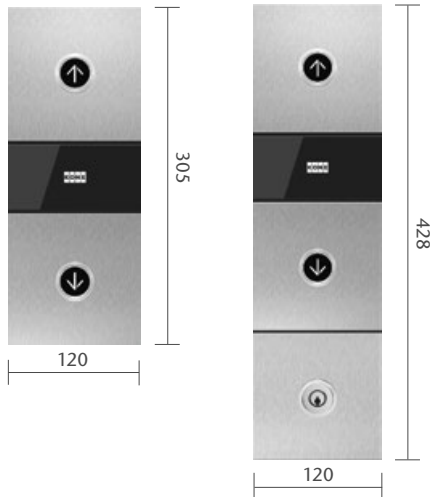

COP DISPLAYS

5.7 inch STN LCD

9 inch STN LCD

Dot matrix,
White, red

LCD display for Swing
COP only

LANGUAGE

- English
- Simplified Chinese
- Traditional Chinese

FACEPLATE MOUNTING

LANDING DEVICES

LANDING CALL STATION (LCS)

Flush mounted

Surface mounted
Thickness 21 mm

LOCK MODULE

Surface mounted
Thickness 21 mm

FACEPLATE MATERIALS

- Silver brushed stainless steel
- Silver mirror polished stainless steel
- Copper satin stainless steel
- Dark gray brushed stainless steel