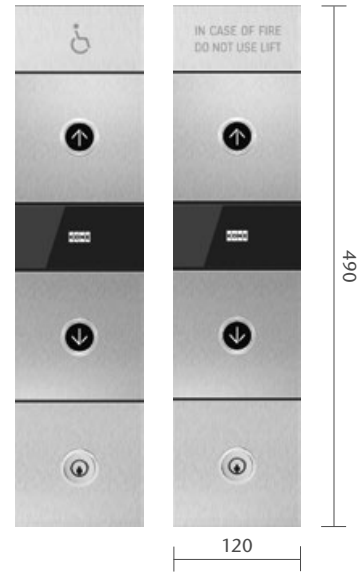

COP DISPLAYS

5.7 inch STN LCD

9 inch STN LCD

Dot matrix,
White, red

LCD display for Swing
COP only

LANGUAGE

- English
- Simplified Chinese
- Traditional Chinese

FACEPLATE MOUNTING

LANDING DEVICES

LANDING CALL STATION (LCS)

Flush mounted

Surface mounted
Thickness 21 mm

LOCK MODULE

Surface mounted
Thickness 21 mm

FACEPLATE MATERIALS

- Silver brushed stainless steel
- Silver mirror polished stainless steel
- Copper satin stainless steel
- Dark gray brushed stainless steel